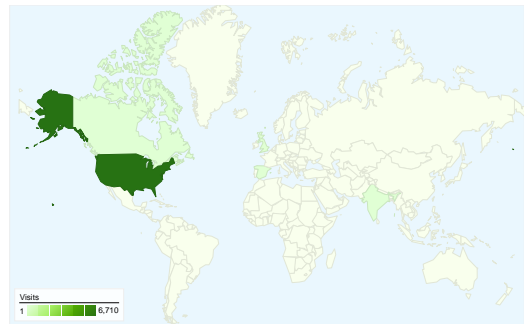

Site Usage

6,860 Visits

62.46% Bounce Rate

14,770 Pageviews

00:02:16 Avg. Time on Site

2.15 Pages/Visit

46.31% % New Visits

Visitors Overview

Visitors
3,743

Map Overlay

Traffic Sources Overview

- **Referring Sites**
3,042.00 (44.34%)
- **Direct Traffic**
2,912.00 (42.45%)
- **Search Engines**
906.00 (13.21%)

Content Overview

Pages	Pageviews	% Pageviews
/	4,380	29.65%
/agenda	1,120	7.58%
/about_super_club	456	3.09%
/markopolos	347	2.35%
/fmp2011	291	1.97%

3,743 people visited this site

6,860 Visits

3,743 Absolute Unique Visitors

14,770 Pageviews

2.15 Average Pageviews

00:02:16 Time on Site

62.46% Bounce Rate

46.31% New Visits

6,860 visits came from 46 countries/territories

Site Usage

Country/Territory	Visits	Pages/Visit	Avg. Time on Site	% New Visits	Bounce Rate
Visits 6,860 % of Site Total: 100.00%	Pages/Visit 2.15 Site Avg: 2.15 (0.00%)	Avg. Time on Site 00:02:16 Site Avg: 00:02:16 (0.00%)	% New Visits 46.33% Site Avg: 46.31% (0.03%)	Bounce Rate 62.46% Site Avg: 62.46% (0.00%)	
United States	6,710	2.16	00:02:17	45.51%	62.25%
United Kingdom	27	2.11	00:01:08	66.67%	70.37%
Canada	20	1.40	00:00:44	95.00%	85.00%
India	12	1.50	00:02:22	91.67%	66.67%
Spain	7	2.00	00:01:38	28.57%	57.14%
Russia	6	1.00	00:00:00	100.00%	100.00%
Germany	6	2.00	00:02:44	66.67%	50.00%
South Korea	6	1.17	00:00:33	100.00%	83.33%
Ukraine	5	1.00	00:00:00	100.00%	100.00%