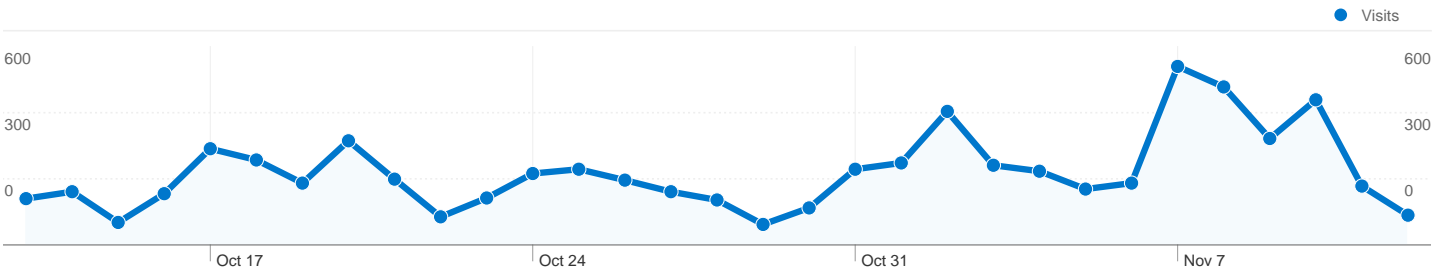

Site Usage

6,860 Visits

62.46% Bounce Rate

14,770 Pageviews

00:02:16 Avg. Time on Site

2.15 Pages/Visit

46.31% % New Visits

Visitors Overview

3,743 people visited this site

6,860 Visits

3,743 Absolute Unique Visitors

14,770 Pageviews

2.15 Average Pageviews

00:02:16 Time on Site

62.46% Bounce Rate

46.31% New Visits

Technical Profile

Browser	Visits	% visits
Safari	2,578	37.58%
Firefox	1,522	22.19%
Chrome	1,416	20.64%
Internet Explorer	1,309	19.08%
Opera	9	0.13%

All traffic sources sent a total of 6,860 visits

42.45% Direct Traffic

6,860 visits came from 46 countries/territories

Site Usage

Country/Territory	Visits	Pages/Visit	Avg. Time on Site	% New Visits	Bounce Rate
Visits 6,860 % of Site Total: 100.00%	Pages/Visit 2.15 Site Avg: 2.15 (0.00%)	Avg. Time on Site 00:02:16 Site Avg: 00:02:16 (0.00%)	% New Visits 46.33% Site Avg: 46.31% (0.03%)	Bounce Rate 62.46% Site Avg: 62.46% (0.00%)	
United States	6,710	2.16	00:02:17	45.51%	62.25%
United Kingdom	27	2.11	00:01:08	66.67%	70.37%
Canada	20	1.40	00:00:44	95.00%	85.00%
India	12	1.50	00:02:22	91.67%	66.67%
Spain	7	2.00	00:01:38	28.57%	57.14%
Russia	6	1.00	00:00:00	100.00%	100.00%
Germany	6	2.00	00:02:44	66.67%	50.00%
South Korea	6	1.17	00:00:33	100.00%	83.33%
Ukraine	5	1.00	00:00:00	100.00%	100.00%