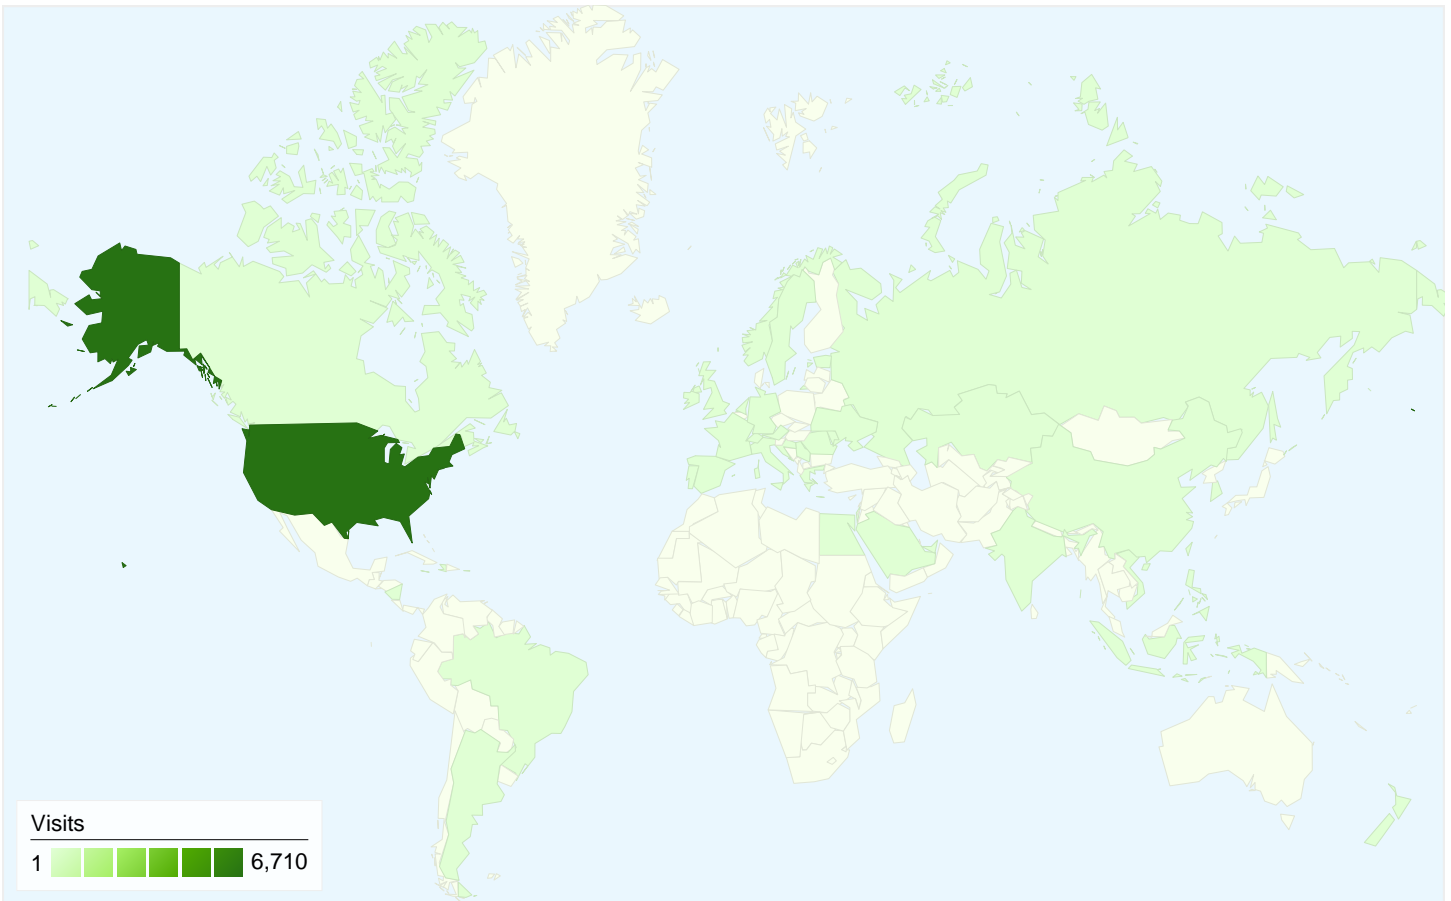

Visitors
3,743

Map Overlay

Traffic Sources Overview

- **Referring Sites**
3,042.00 (44.34%)
- **Direct Traffic**
2,912.00 (42.45%)
- **Search Engines**
906.00 (13.21%)

Content Overview

Pages	Pageviews	% Pageviews
/	4,380	29.65%
/agenda	1,120	7.58%
/about_super_club	456	3.09%
/markopolos	347	2.35%
/fmp2011	291	1.97%

3,743 people visited this site

6,860 Visits

3,743 Absolute Unique Visitors

14,770 Pageviews

2.15 Average Pageviews

00:02:16 Time on Site

62.46% Bounce Rate

46.31% New Visits

44.34% Referring Sites

13.21% Search Engines

- **Referring Sites**
3,042.00 (44.34%)
- **Direct Traffic**
2,912.00 (42.45%)
- **Search Engines**
906.00 (13.21%)

Top Traffic Sources

Sources	Visits	% visits	Keywords	Visits	% visits
(direct) ((none))	2,912	42.45%	gabelli connect	162	17.88%
facebook.com (referral)	1,543	22.49%	(not provided)	120	13.25%
fordham.edu (referral)	931	13.57%	entrepreneurship.gabelliconnect	60	6.62%
google (organic)	858	12.51%	gabelliconnect	24	2.65%
gabelliconnect.com (referral)	207	3.02%	gabelli business flickr	23	2.54%

6,860 visits came from 46 countries/territories

Site Usage

Country/Territory	Visits	Pages/Visit	Avg. Time on Site	% New Visits	Bounce Rate
Visits 6,860 % of Site Total: 100.00%	Pages/Visit 2.15 Site Avg: 2.15 (0.00%)	Avg. Time on Site 00:02:16 Site Avg: 00:02:16 (0.00%)	% New Visits 46.33% Site Avg: 46.31% (0.03%)	Bounce Rate 62.46% Site Avg: 62.46% (0.00%)	
United States	6,710	2.16	00:02:17	45.51%	62.25%
United Kingdom	27	2.11	00:01:08	66.67%	70.37%
Canada	20	1.40	00:00:44	95.00%	85.00%
India	12	1.50	00:02:22	91.67%	66.67%
Spain	7	2.00	00:01:38	28.57%	57.14%
Russia	6	1.00	00:00:00	100.00%	100.00%
Germany	6	2.00	00:02:44	66.67%	50.00%
South Korea	6	1.17	00:00:33	100.00%	83.33%
Ukraine	5	1.00	00:00:00	100.00%	100.00%