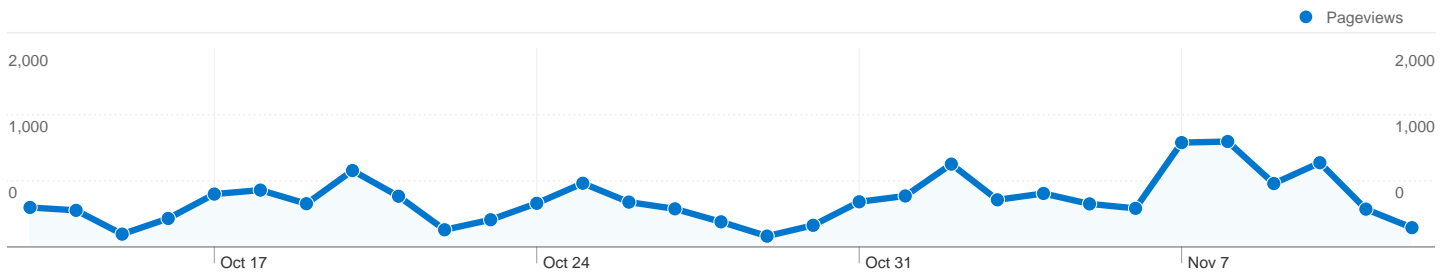

Pages on this site were viewed a total of 14,770 times

14,770 Pageviews

12,129 Unique Views

62.51% Bounce Rate

Top Content

Pages	Pageviews	% Pageviews
/	4,380	29.65%
/agenda	1,120	7.58%
/about_supper_club	456	3.09%
/markopolos	347	2.35%
/fmp2011	291	1.97%