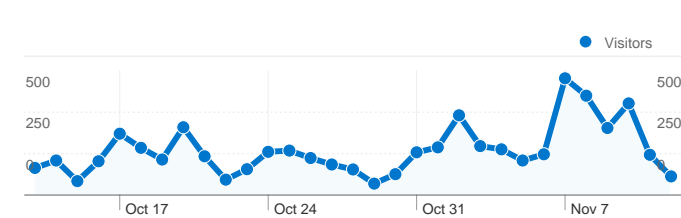

Site Usage

6,860 Visits

62.46% Bounce Rate

14,770 Pageviews

00:02:16 Avg. Time on Site

2.15 Pages/Visit

46.31% % New Visits

Visitors Overview

Visitors
3,743

Map Overlay

Traffic Sources Overview

- **Referring Sites**
3,042.00 (44.34%)
- **Direct Traffic**
2,912.00 (42.45%)
- **Search Engines**
906.00 (13.21%)

Content Overview

Pages	Pageviews	% Pageviews
/	4,380	29.65%
/agenda	1,120	7.58%
/about_super_club	456	3.09%
/markopolos	347	2.35%
/fmp2011	291	1.97%

3,743 people visited this site

6,860 Visits

3,743 Absolute Unique Visitors

14,770 Pageviews

2.15 Average Pageviews

00:02:16 Time on Site

62.46% Bounce Rate

46.31% New Visits

6,860 visits came from 46 countries/territories

Site Usage

Country/Territory	Visits	Pages/Visit	Avg. Time on Site	% New Visits	Bounce Rate
Visits 6,860 % of Site Total: 100.00%	Pages/Visit 2.15 Site Avg: 2.15 (0.00%)	Avg. Time on Site 00:02:16 Site Avg: 00:02:16 (0.00%)	% New Visits 46.33% Site Avg: 46.31% (0.03%)	Bounce Rate 62.46% Site Avg: 62.46% (0.00%)	
United States	6,710	2.16	00:02:17	45.51%	62.25%
United Kingdom	27	2.11	00:01:08	66.67%	70.37%
Canada	20	1.40	00:00:44	95.00%	85.00%
India	12	1.50	00:02:22	91.67%	66.67%
Spain	7	2.00	00:01:38	28.57%	57.14%
Russia	6	1.00	00:00:00	100.00%	100.00%
Germany	6	2.00	00:02:44	66.67%	50.00%
South Korea	6	1.17	00:00:33	100.00%	83.33%
Ukraine	5	1.00	00:00:00	100.00%	100.00%