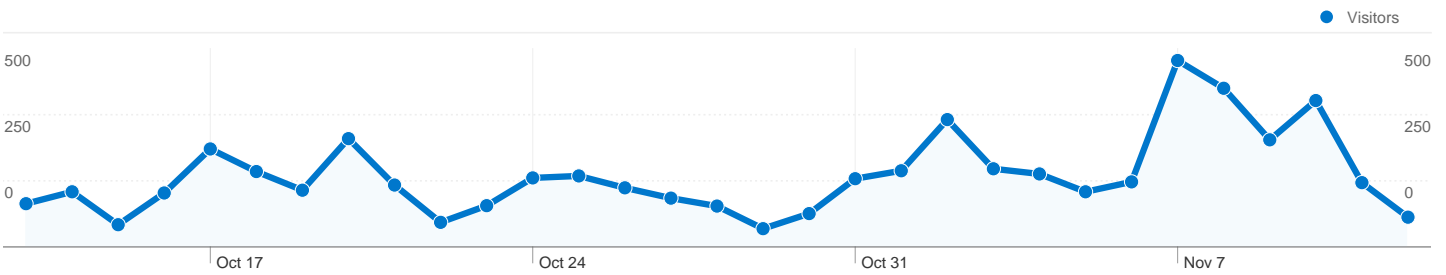

Site Usage

6,860 Visits

62.46% Bounce Rate

14,770 Pageviews

00:02:16 Avg. Time on Site

2.15 Pages/Visit

46.31% % New Visits

Visitors Overview

Visitors
3,743

Map Overlay

Traffic Sources Overview

- **Referring Sites**
3,042.00 (44.34%)
- **Direct Traffic**
2,912.00 (42.45%)
- **Search Engines**
906.00 (13.21%)

Content Overview

Pages	Pageviews	% Pageviews
/	4,380	29.65%
/agenda	1,120	7.58%
/about_super_club	456	3.09%
/markopolos	347	2.35%
/fmp2011	291	1.97%

3,743 people visited this site

6,860 Visits

3,743 Absolute Unique Visitors

14,770 Pageviews

2.15 Average Pageviews

00:02:16 Time on Site

62.46% Bounce Rate

46.31% New Visits

6,860 visits came from 46 countries/territories

Site Usage

Country/Territory	Visits	Pages/Visit	Avg. Time on Site	% New Visits	Bounce Rate
Visits 6,860 % of Site Total: 100.00%	Pages/Visit 2.15 Site Avg: 2.15 (0.00%)	Avg. Time on Site 00:02:16 Site Avg: 00:02:16 (0.00%)	% New Visits 46.33% Site Avg: 46.31% (0.03%)	Bounce Rate 62.46% Site Avg: 62.46% (0.00%)	
United States	6,710	2.16	00:02:17	45.51%	62.25%
United Kingdom	27	2.11	00:01:08	66.67%	70.37%
Canada	20	1.40	00:00:44	95.00%	85.00%
India	12	1.50	00:02:22	91.67%	66.67%
Spain	7	2.00	00:01:38	28.57%	57.14%
Russia	6	1.00	00:00:00	100.00%	100.00%
Germany	6	2.00	00:02:44	66.67%	50.00%
South Korea	6	1.17	00:00:33	100.00%	83.33%
Ukraine	5	1.00	00:00:00	100.00%	100.00%